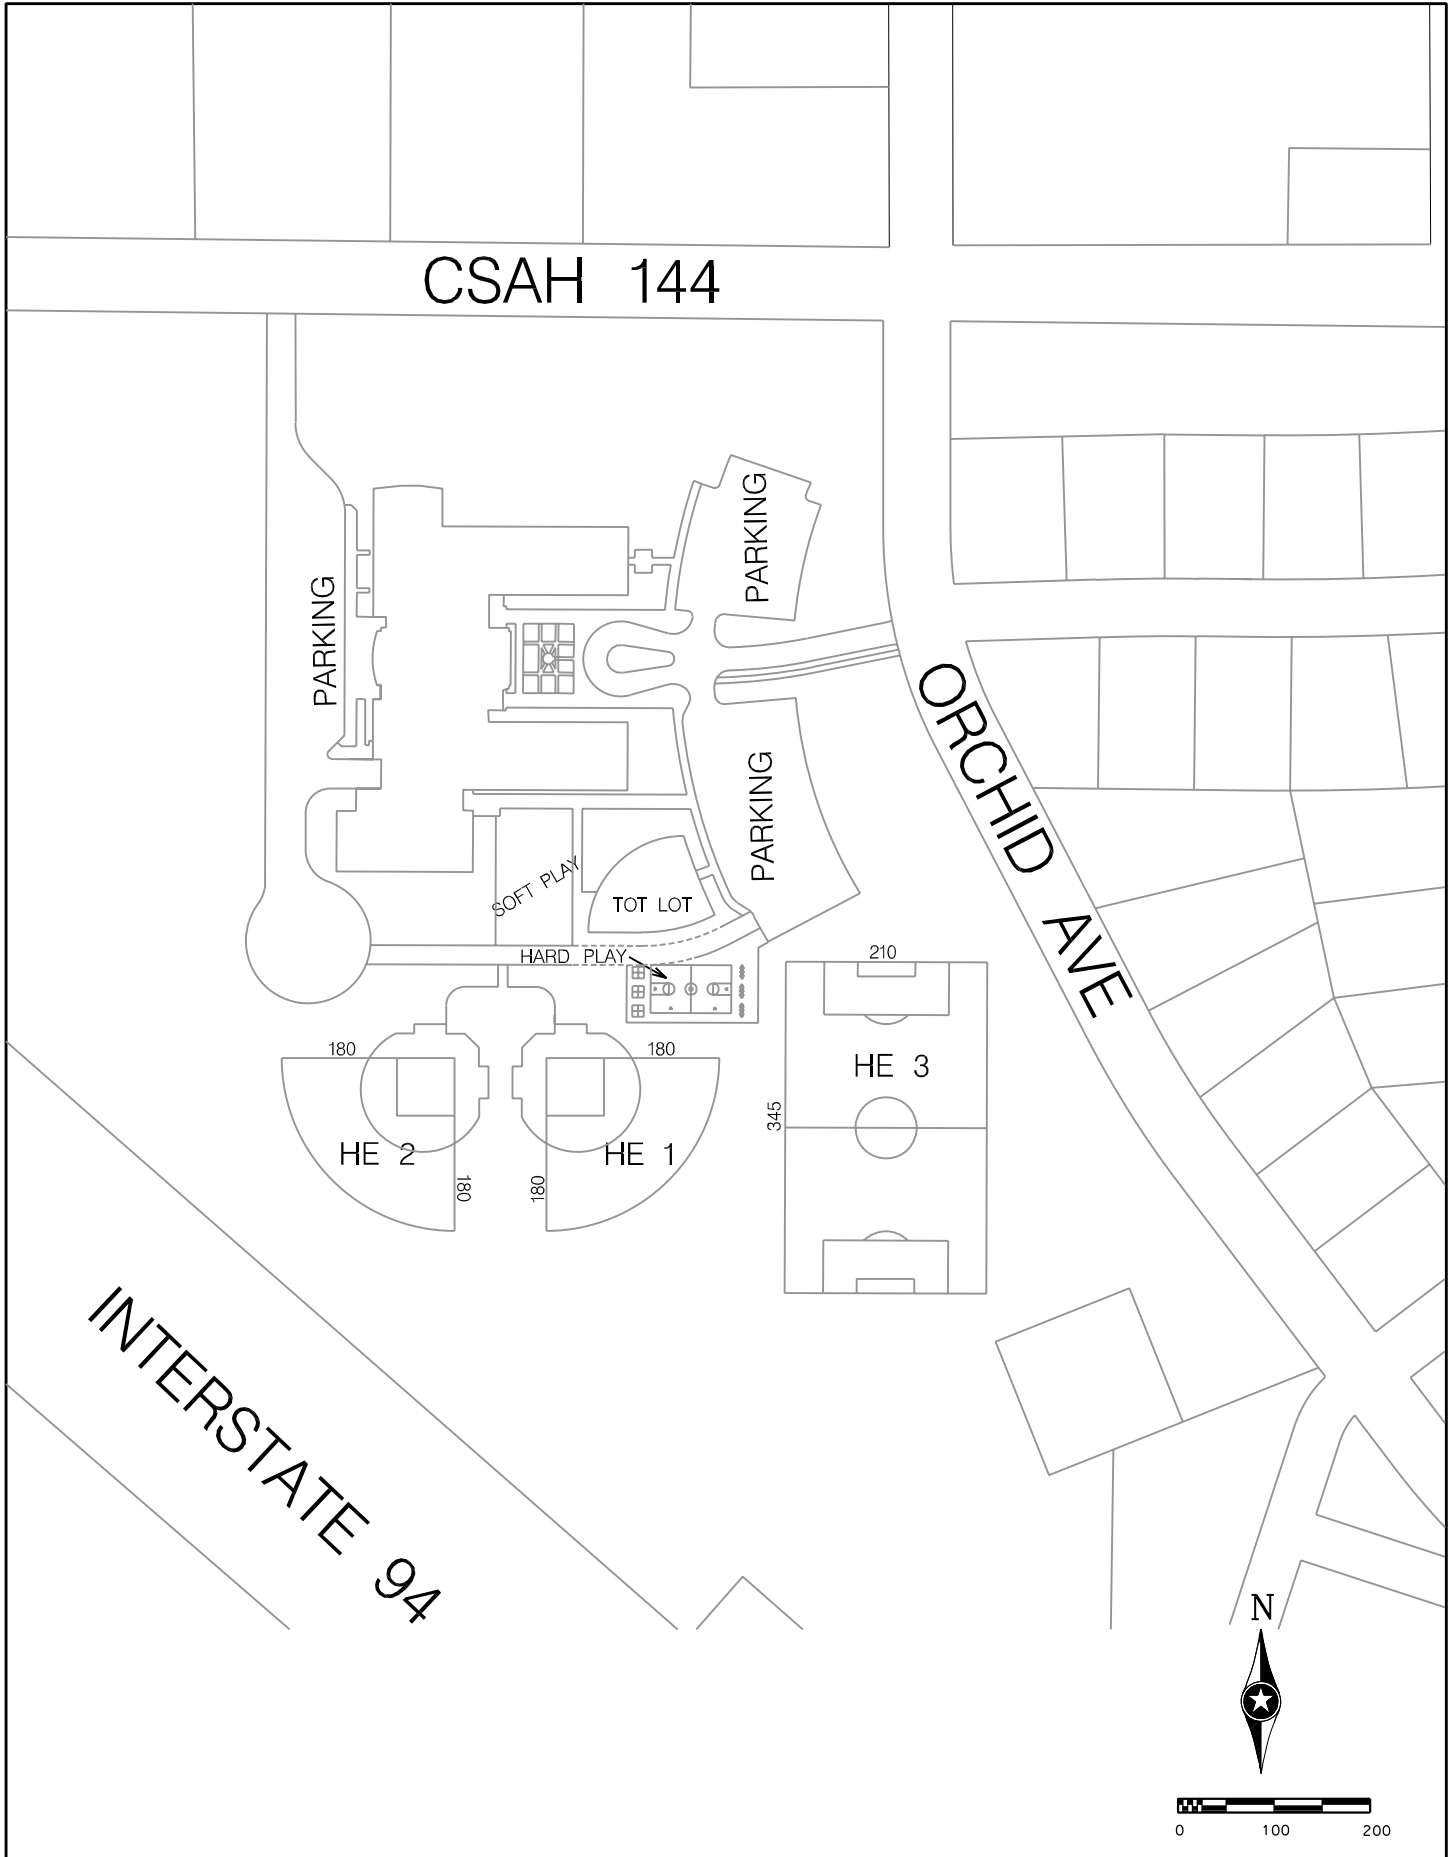

6/27/2006 2:00:49 PM SEH FILE p:\PT\roger\060100\parks\EX5.dgn

INTERSTATE 94

CSAH 144

ORCHID AVE

PARKING

PARKING

PARKING

SOFT PLAY

TOT LOT

HARD PLAY

HE 2

HE 1

HE 3

FILE NO. ROGER0501.00
DATE: 04/05/05

HASSAN ELEMENTARY
ROGERS, MN

FIGURE
NO. 5